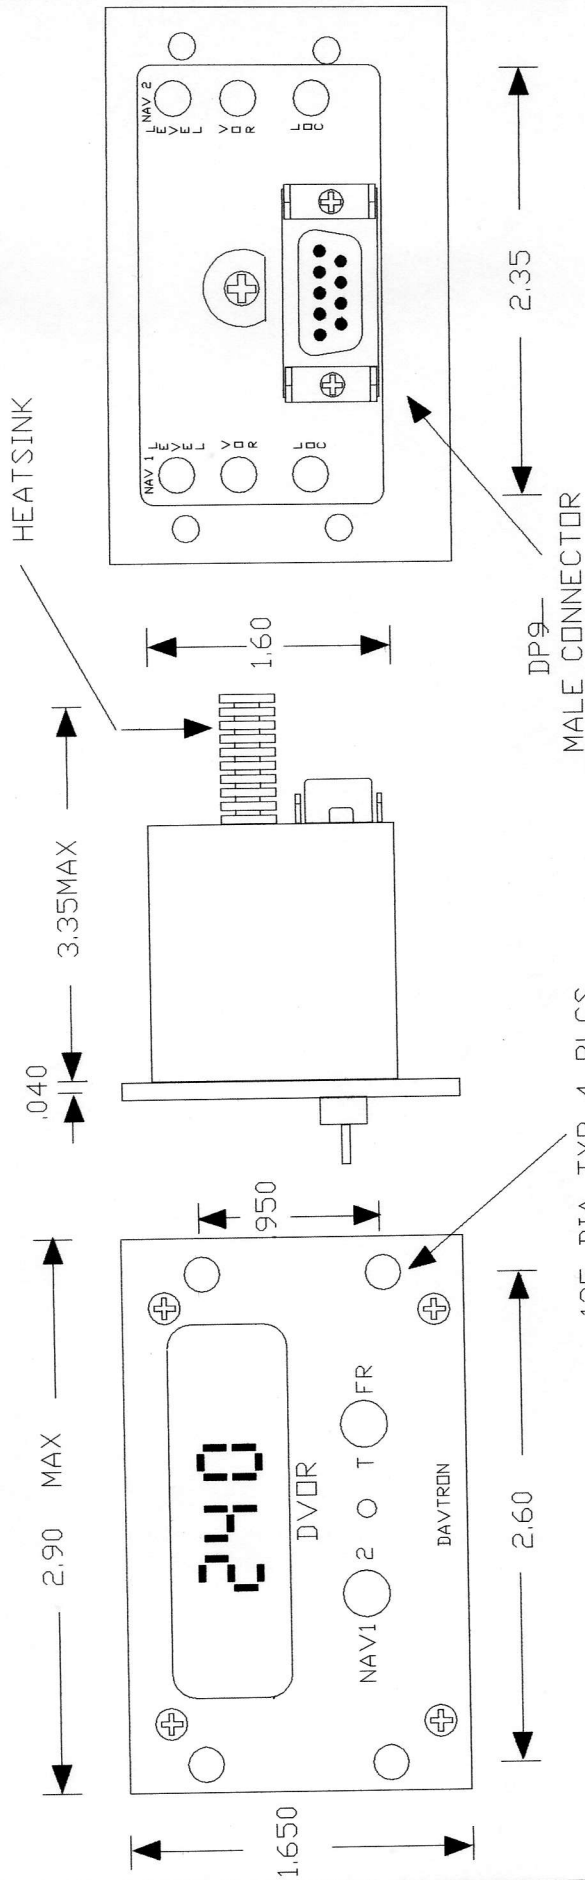

FRONT VIEW

SIDE VIEW

REAR VIEW

NOTES :

- 1 FINISH IN BLACK ANODIZE WITH WHITE LETTERS.
- 2 MATING CONNECTOR POSITRONICS PART # MD9L-20J-VL
- 3 WEIGHT 6 ONZ.
- 4

MODEL NUMBERS	VOR, LOCALIZER
903	
903ID	VOR, LOCALIZER, IDENTIFIER

REVISIONS		MODEL 903-1 OUTLINE			
NO	DATE	BY			
1					
2					
3					
4					
5					
DAVTRON inc. 427 HILLCREST WAY REDWOOD CITY, CA 94062		DRAWN BY	RGW	SCALE	NONE
		CHK'D		DATE	2/96
		TRACED		APP'D	DNT
		MATERIAL			
		DRAWING NO.	903-003		